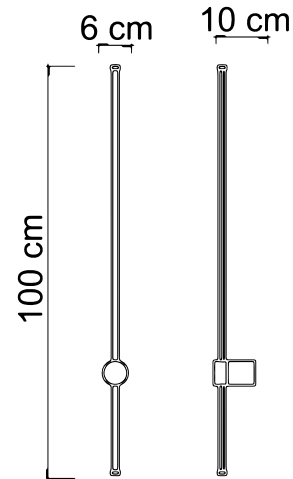

# ELIA/A

wall lamp

The Elia Collection embodies the concept of illuminated minimalism, with lamps characterized by an extruded aluminum profile that offers extraordinary simplicity. These lamps not only provide light but also decorate the spaces they inhabit. With their essential and clean design, the Elia Collection represents a perfect blend of functionality and aesthetics, offering sophisticated lighting that harmoniously integrates into the decor.

2260	ELIA/A O
2253	ELIA/A N
Power	18W Led Integrated
Input	220/240 V- 50/60Hz
Kelvin	3000
Dimmable	No
Real Lumen	1085
CRI	85
IP	20

#### PACKAGING DATA :

Packages	1
Net Weight	0,7kg
Gross Weight	1,1kg
Volume	0,0201 m <sup>3</sup>

Any interventions on the light source of this article must be carried out by qualified personnel or by the manufacturer himself.  
Any operation carried out without prior consultation with Contemporanea srl will void the guarantee